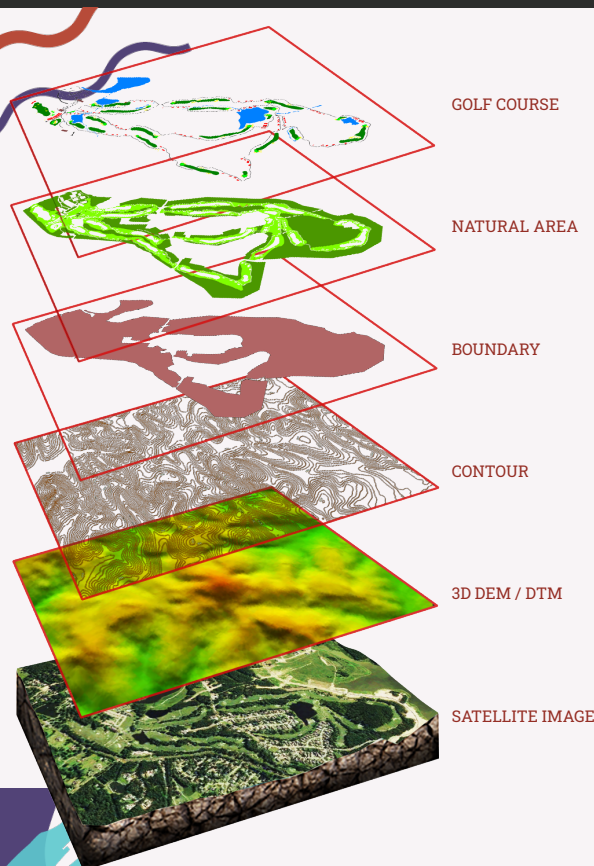

MAPPING GOLF COURSES

By CARTOSOLUTION

GOLF COURSE MAPPING

CartoSolution is a one stop shop for Golf Course mapping, Graphics, and 3D Modeling services firm. with the global exposure of designing, mapping & capturing more than 10,000 course world wide. CartoSolution has dedicated team expert having knowledge in GIS & CAD which give our client clutter free data with good turnaround of course. Our data outputs are available in all standard formats and being used in cart-mount GPS devices, Mobile phones, web sites pre-post construction planning, renovation, irrigation system such as TORO & Rain bird.

AUTOCAD DRAWINGS

CADD allows accurate analysis, including earthwork (Cut n Fill, volumetric, Contour manipulation etc.), which encourage the development of value engineering and promote and implement cost effectiveness of the project.

CAD plan includes. Course layouts, holes planning/altration, practice facilities, clubhouse area visualization, short course planning according parcel, cartpaths, rest area, the best place for equipment building , position for turf nurseries, etc

IRRIGATION SYSTEM DATA BUILD

TORO / Rain Bird Central Control System offers integration from Field Control Systems, empowering you to have the complete information needed to support your irrigation decisions based on CartoSolution Course GIS data.